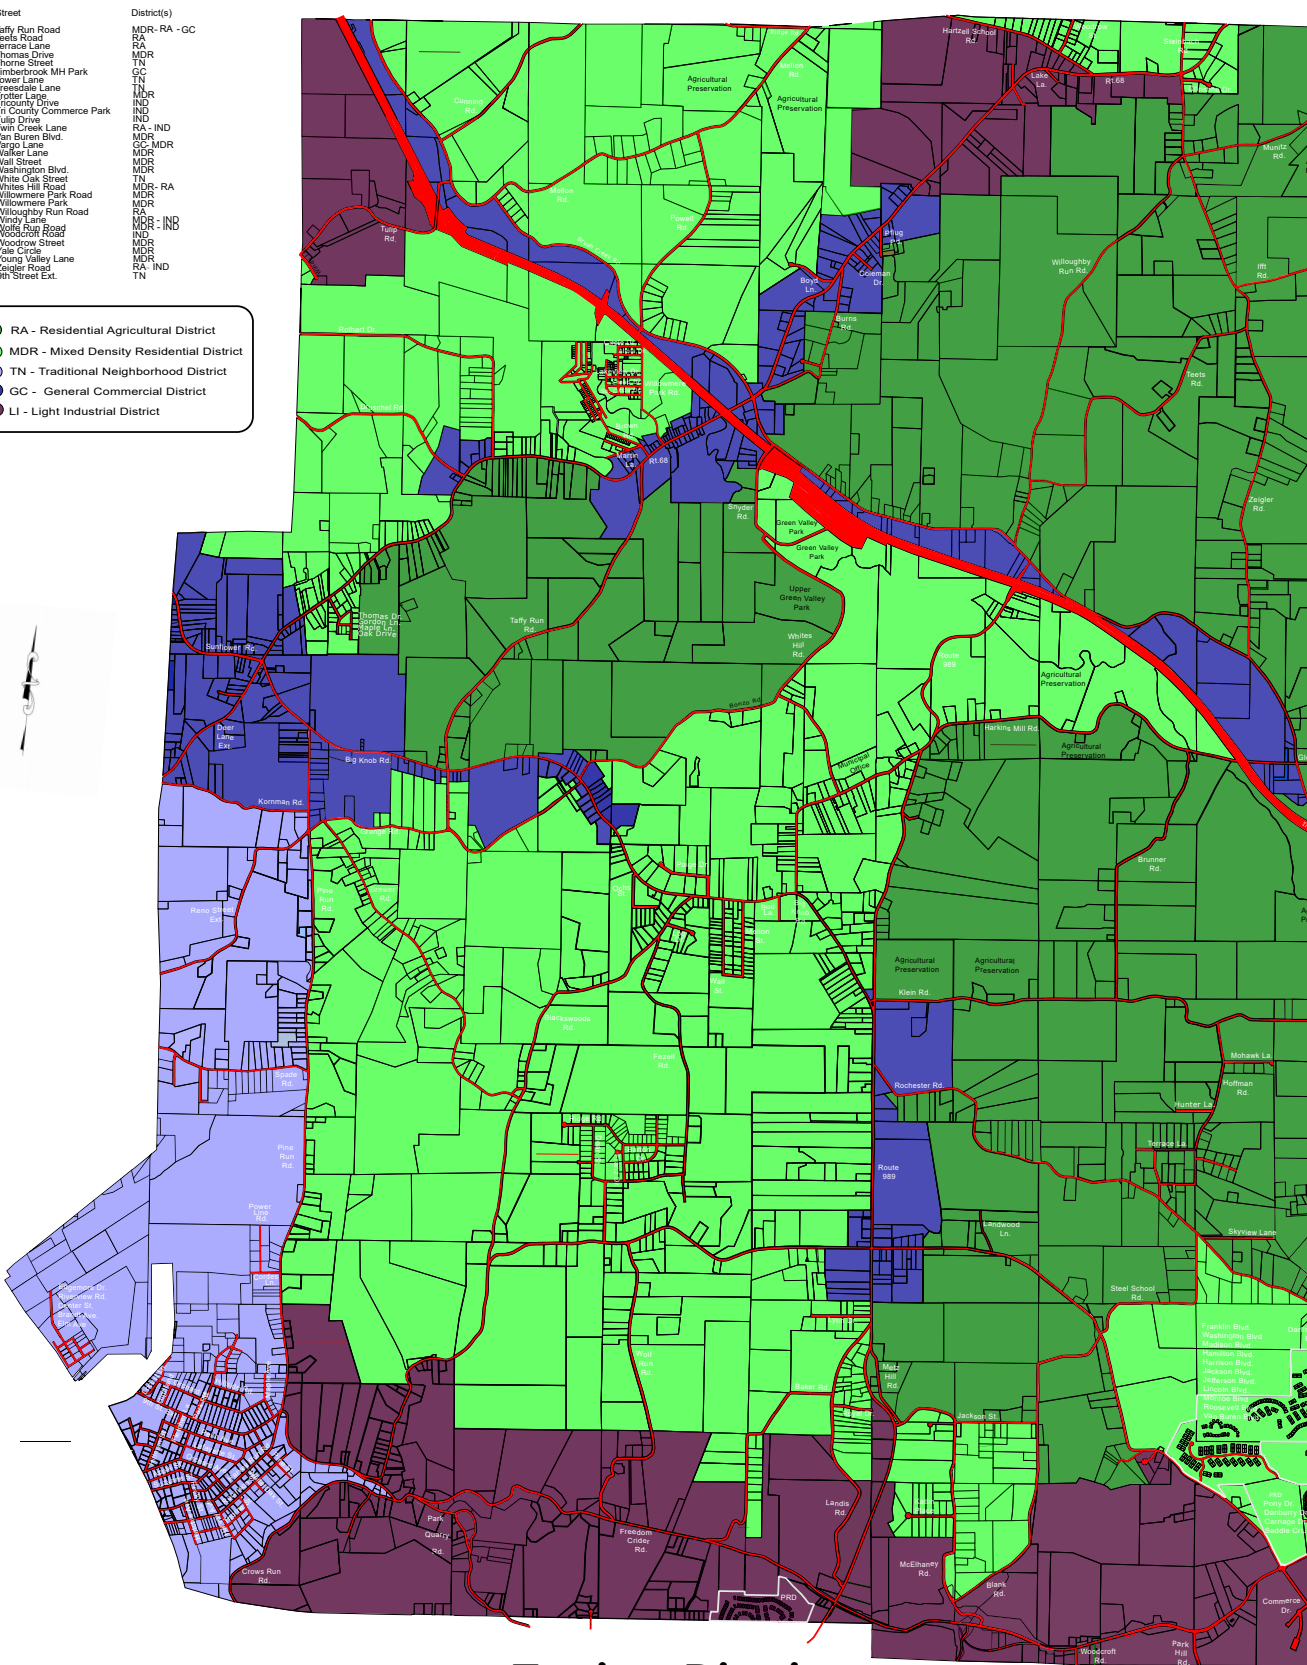

- RA - Residential Agricultural District
- MDR - Mixed Density Residential District
- TN - Traditional Neighborhood District
- GC - General Commercial District
- LI - Light Industrial District

Zoning Districts

New Sewickley Township, Beaver County